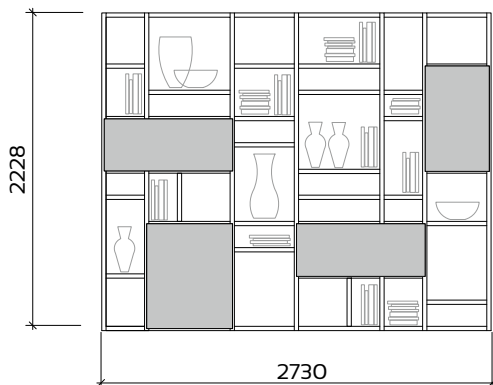

SOLUTION 133

W.2730 H. 2228 D. 350

Code	Q.ty	Description
FIC36301	1	BOOKCASE W.300 H.2228 D.328 One-sided
FIC36501	1	BOOKCASE W.600 H.2228 D.328 One-sided
FIC36401	1	BOOKCASE W.450 H.2228 D.328 One-sided
FIC36501	1	BOOKCASE W.600 H.2228 D.328 One-sided
FIC36301	1	BOOKCASE W.300 H.2228 D.328 One-sided
FIC36401	1	BOOKCASE W.450 H.2228 D.328 One-sided
FIC36000	1	BOOKCASE SIDE PAN. H.2228 D.328
FIM00036	1	WOODEN DOOR Drop-down d. W.898 H.365
FIM00036	1	WOODEN DOOR Drop-down d. W.898 H.365
FIM00028	1	WOODEN DOOR W.598 H.733 90°
FIM00020	1	WOODEN DOOR W.448 H.733 90°
FIC00010	1	VERT.PART xCOMP H.338x309x30
FIC00010	1	VERT.PART xCOMP H.338x309x30
FIC01022	1	NORM. SHELF BOOKCASE W.570x309 TH.30