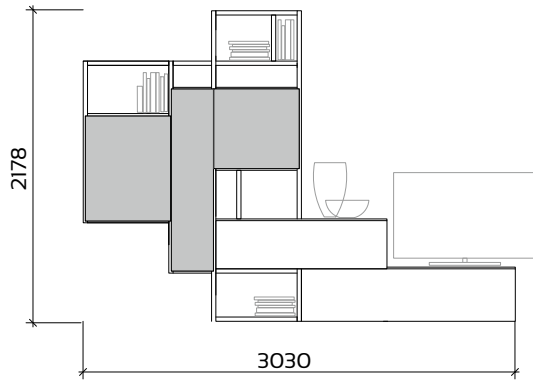

OTHER COMPOSITIONS

SOLUTION 134

Code	Q.ty	Description
FIE02088	1	BASE UNIT W.1500 H.368 D.474 DR
FIE01017	1	TOP TH.12mm W.1502 D.477
FIE00085	1	WALL UNIT W.1200 H.368 D.474 Drop-down door
FIE01013	1	TOP TH.12mm W.1202 D.477
FIC14321	1	HANGING BOOKCASE W.600 H.1119x328
FIC14401	1	HANGING BOOKCASE W.300 H.1487x328
FIC10422	1	OVERL. BOOKCASE W.600 H.1460x328 One-sided
FIC01002	1	BOOKCASE BASE UNIT W.570x327 TH.30
FIC01012	1	BOOKCASE TOP W.570x327 TH.30
FIC30000	1	BOOKCASE SIDE PAN. H.388 D.328
FIC00141	1	BOOKCASE BACK P. 8mm H 338x585
FIC00010	1	VERT.PART xCOMP. H.338x309x30
FIM00014	1	WOODEN DOOR W.298 H.1101 90°
FIM00028	1	WOODEN DOOR W.598 H.733 90°
FIM00027	1	WOODEN DOOR W.598 H.549 90°
FIC00712	1	BACK PANEL 12mm H 323x570
FIC00722	1	BACK PANEL 12mm H 338x570
FIC00722	1	BACK PANEL 12mm H 338x570
FIC00710	1	BACK PANEL 12mm H 323x270
FIC00720	1	BACK PANEL 12mm H 338x270
FIC00720	1	BACK PANEL 12mm H 338x270
FIC00720	1	BACK PANEL 12mm H 338x270

W.3030 H. 2178 D. 474/350