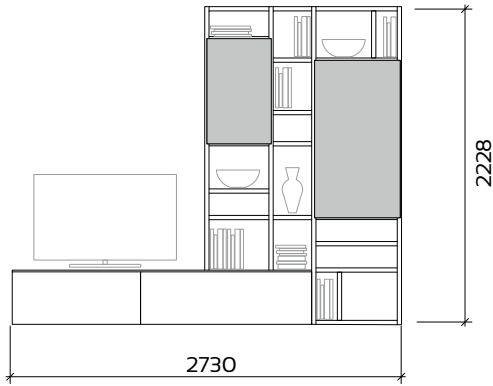

OTHER COMPOSITIONS

SOLUTION 128

W. 2730 H. 2228 D. 474/350

Code	Q.ty	Description
FIE02065	1	BASE UNIT W.900 H.368 D.474 Drop-down door
FIE02084	1	BASE UNIT W.1200 H.368 D.474 DR
FIE01025	1	TOP TH.12mm W.2102 D.477
FIC10612	1	OVERL. BOOKCASE W.450 H.1828x328 One-sided
FIC10602	1	OVERL. BOOKCASE W.300 H.1828x328 One-sided
FIC36501	1	BOOKCASE W.600 H.2228 D.328 One-sided
FIC36000	1	BOOKCASE SIDE PANEL H.2228 D.328
FIC01021	1	NORM.BOOKCASE SHELF W.420x309 TH.30
FIC00020	1	VERT. PART. X COMP. H.323x309x30
FIC00010	1	VERT. PART. X COMP. H.338x309x30
FIM00020	1	WOODEN DOOR W.448 H.733 90°
FIM00030	1	WOODEN DOOR W.598 H.1101 90°